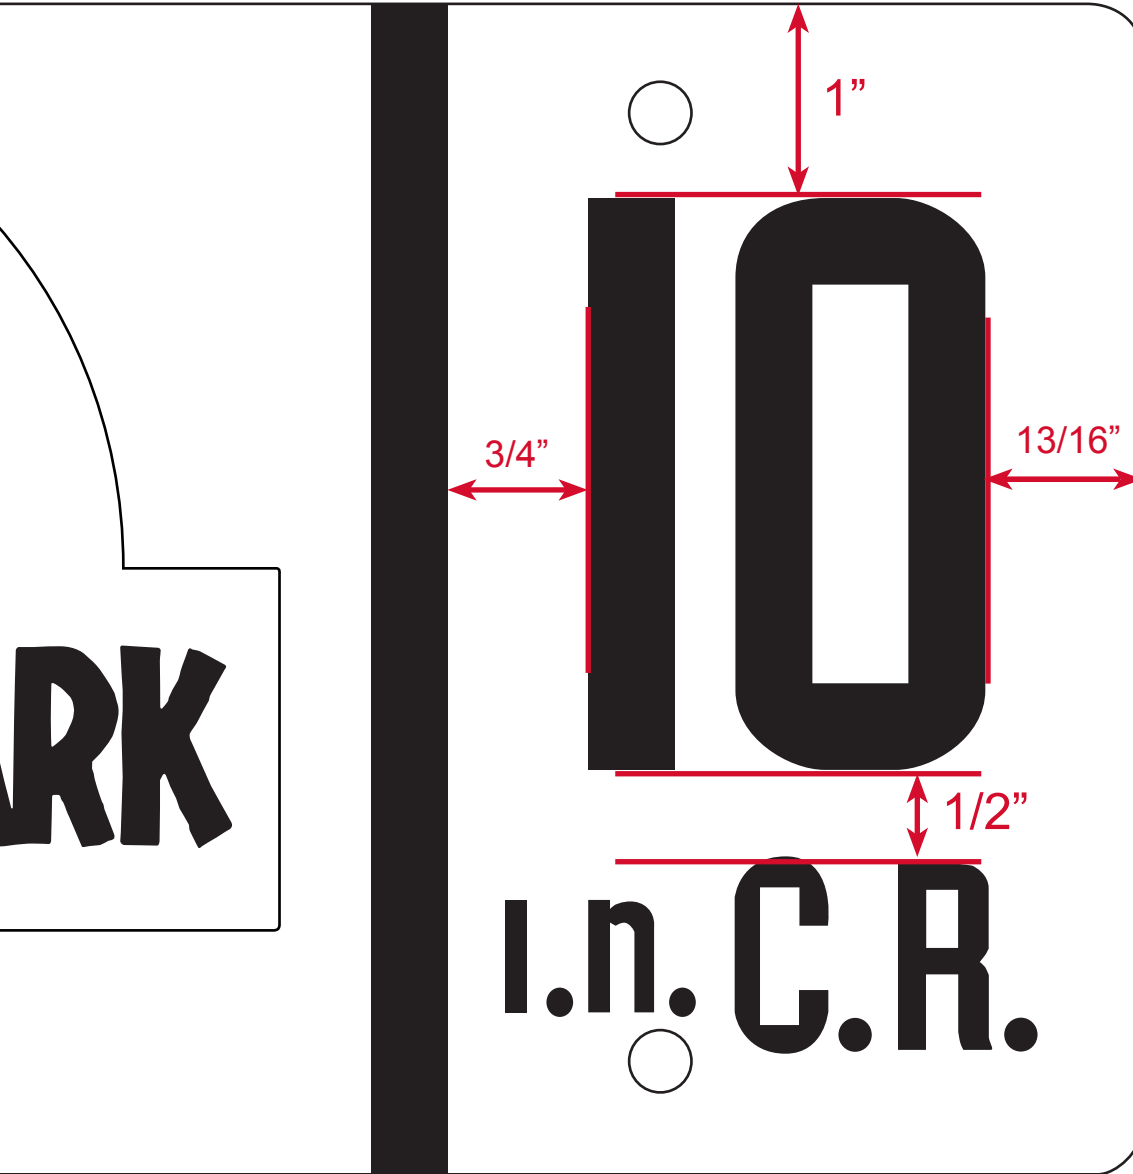

# License Plate Number Decals Placement Guide

pg 1: Any number combo without the number 1

**CELEBRITY**  
**MACHINES**  
STUDIO STORE

# License Plate Number Decals Placement Guide

pg 2: Any number combo that includes the number 1 (excluding 11)

**CELEBRITY**  
**MACHINES**  
STUDIO STORE

# License Plate Number Decals Placement Guide

pg 3: Number 11 only.

**CELEBRITY**  
**MACHINES**  
STUDIO STORE